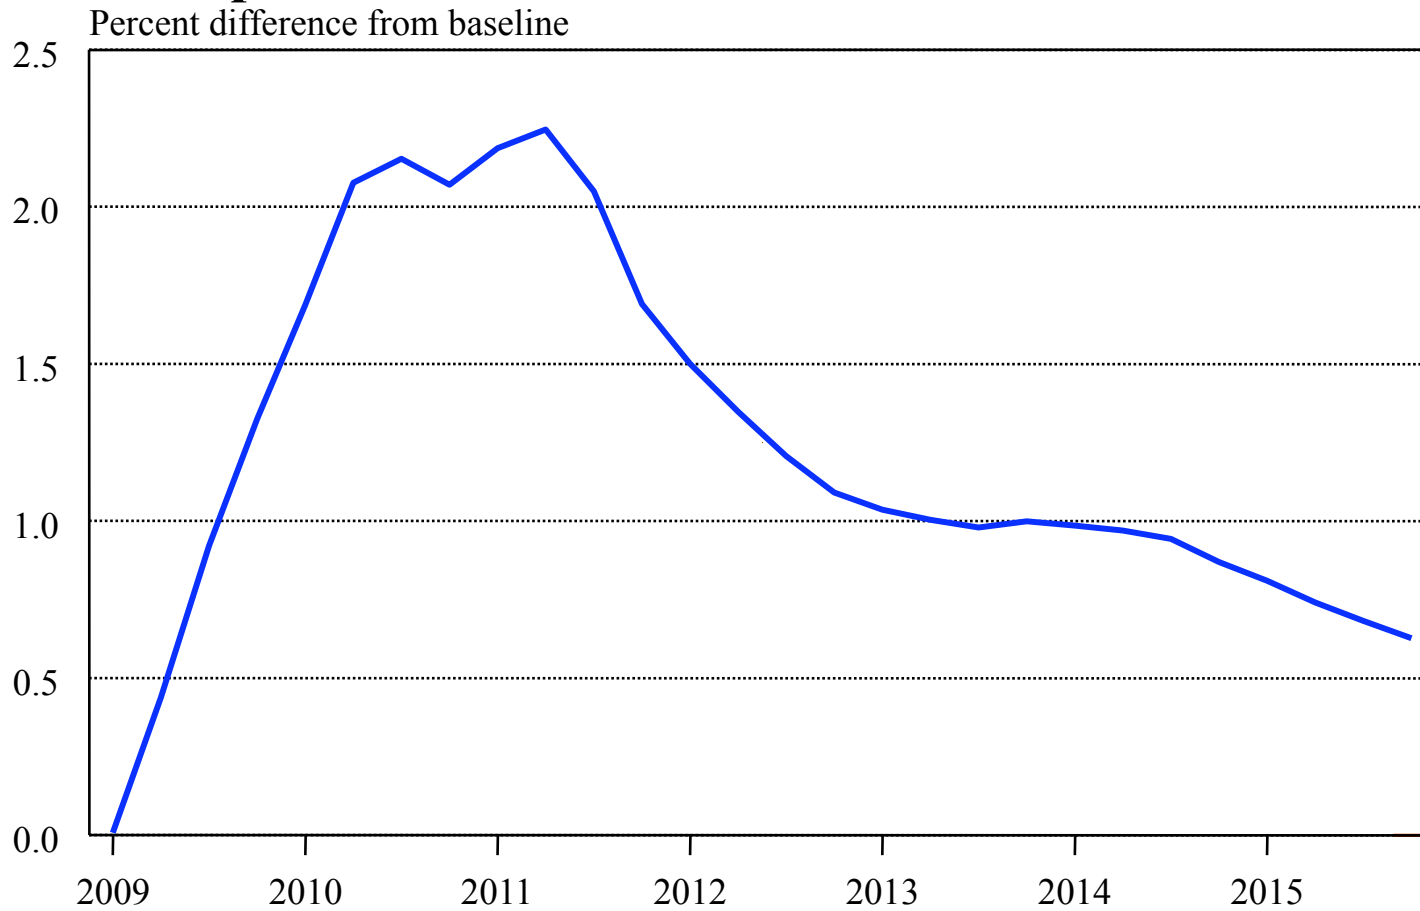

Analysis of Stimulus Plans

Impact of ARRA 2009 on the Level of Real GDP

Source: Macroeconomic Advisers, LLC

Source: Macroeconomic Advisers, LLC; Macro Focus "Fiscal Stimulus to the Rescue – Final Answer," February 19, 2009